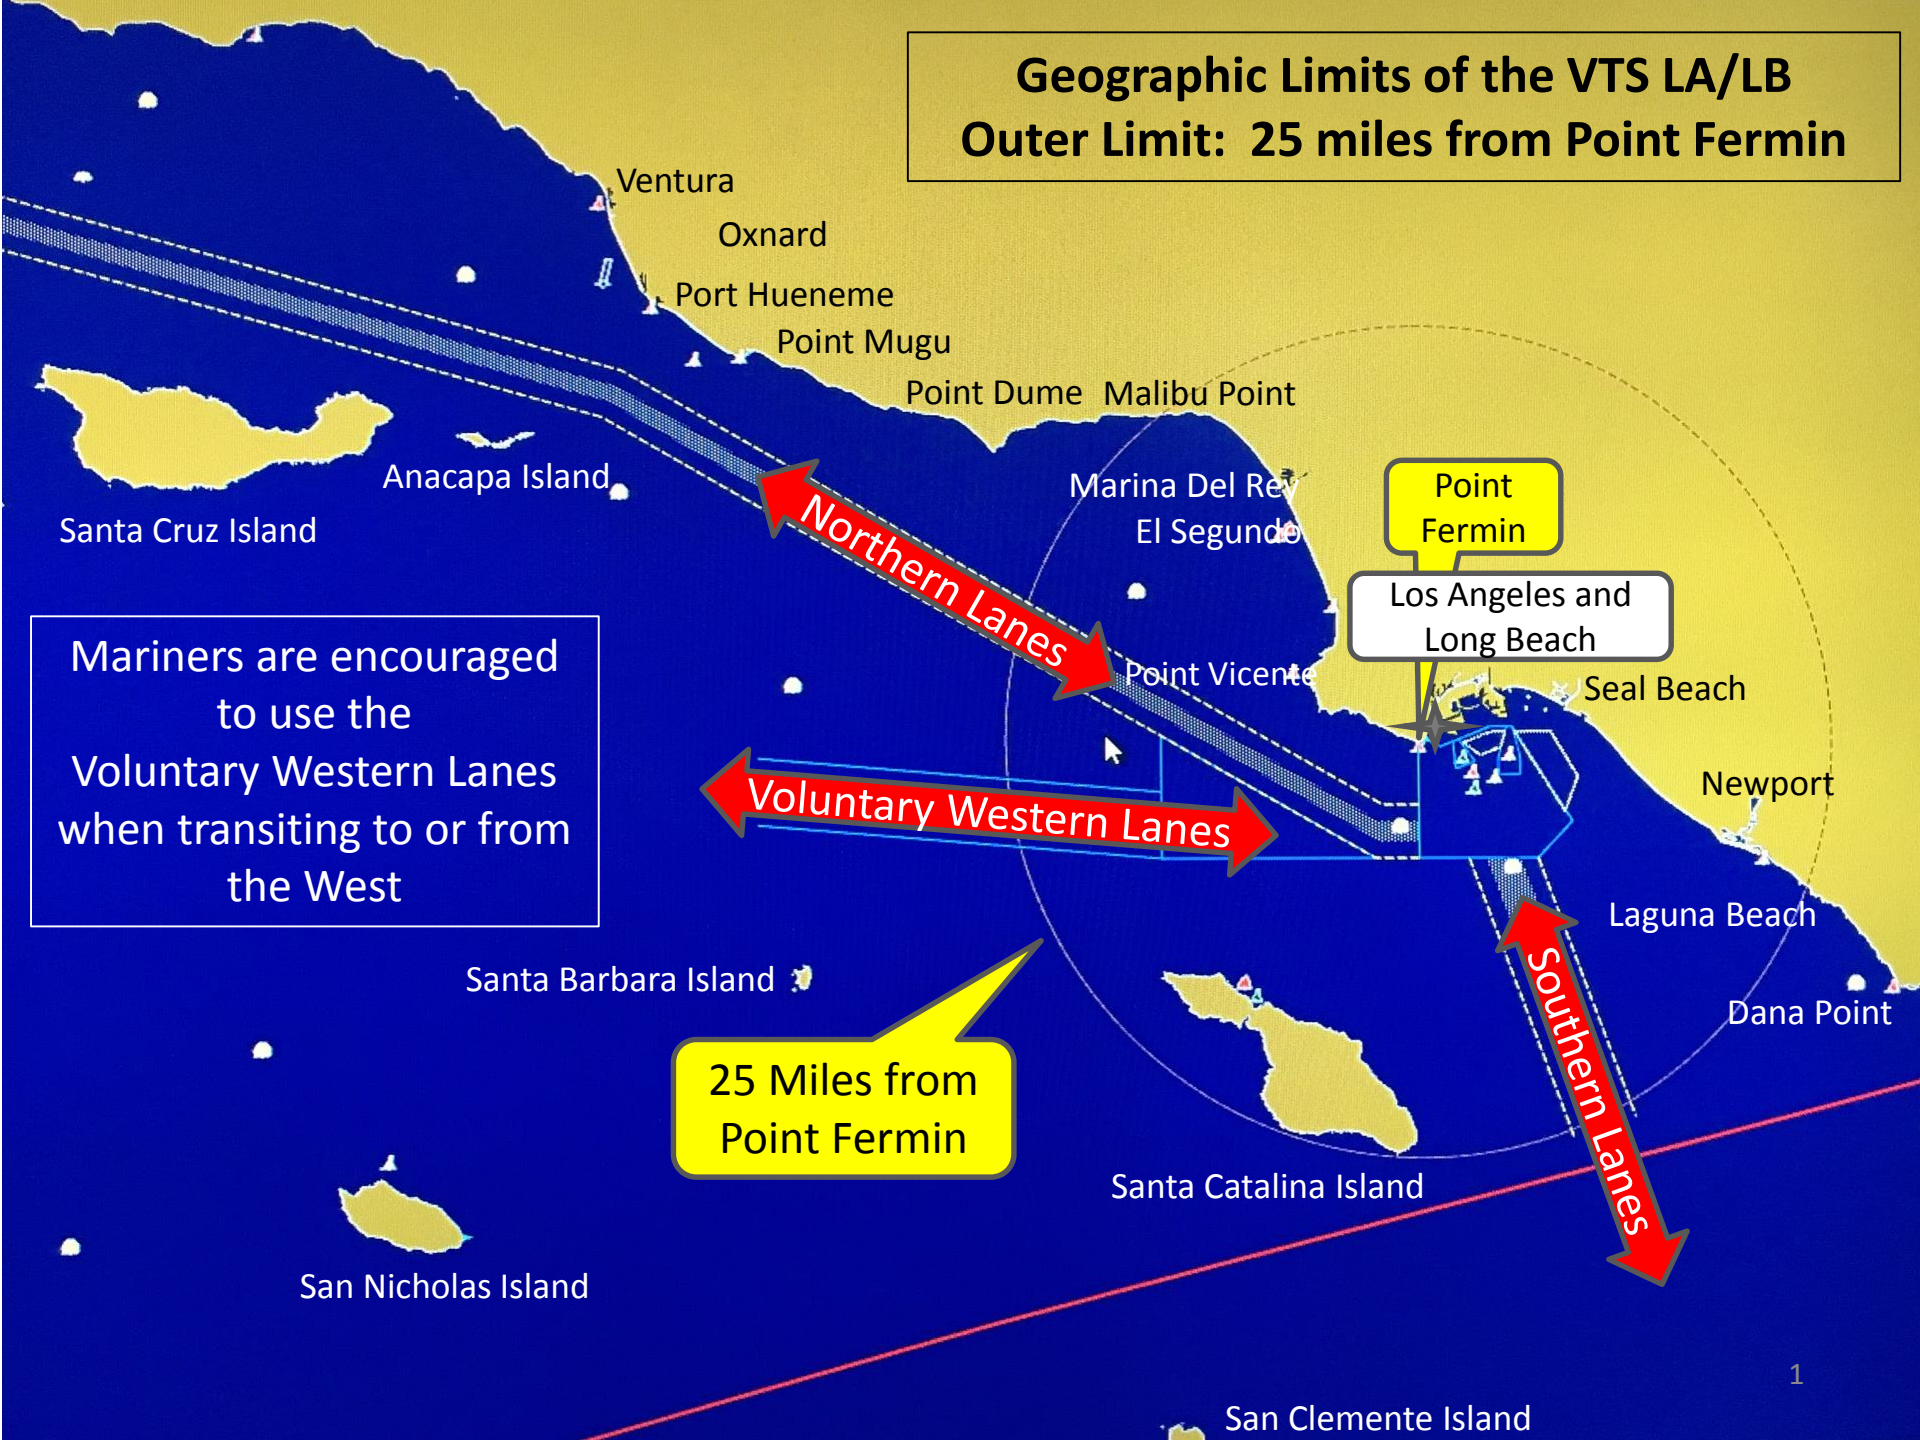

Geographic Limits of the VTS LA/LB Outer Limit: 25 miles from Point Fermin

Mariners are encouraged to use the Voluntary Western Lanes when transiting to or from the West

25 Miles from Point Fermin