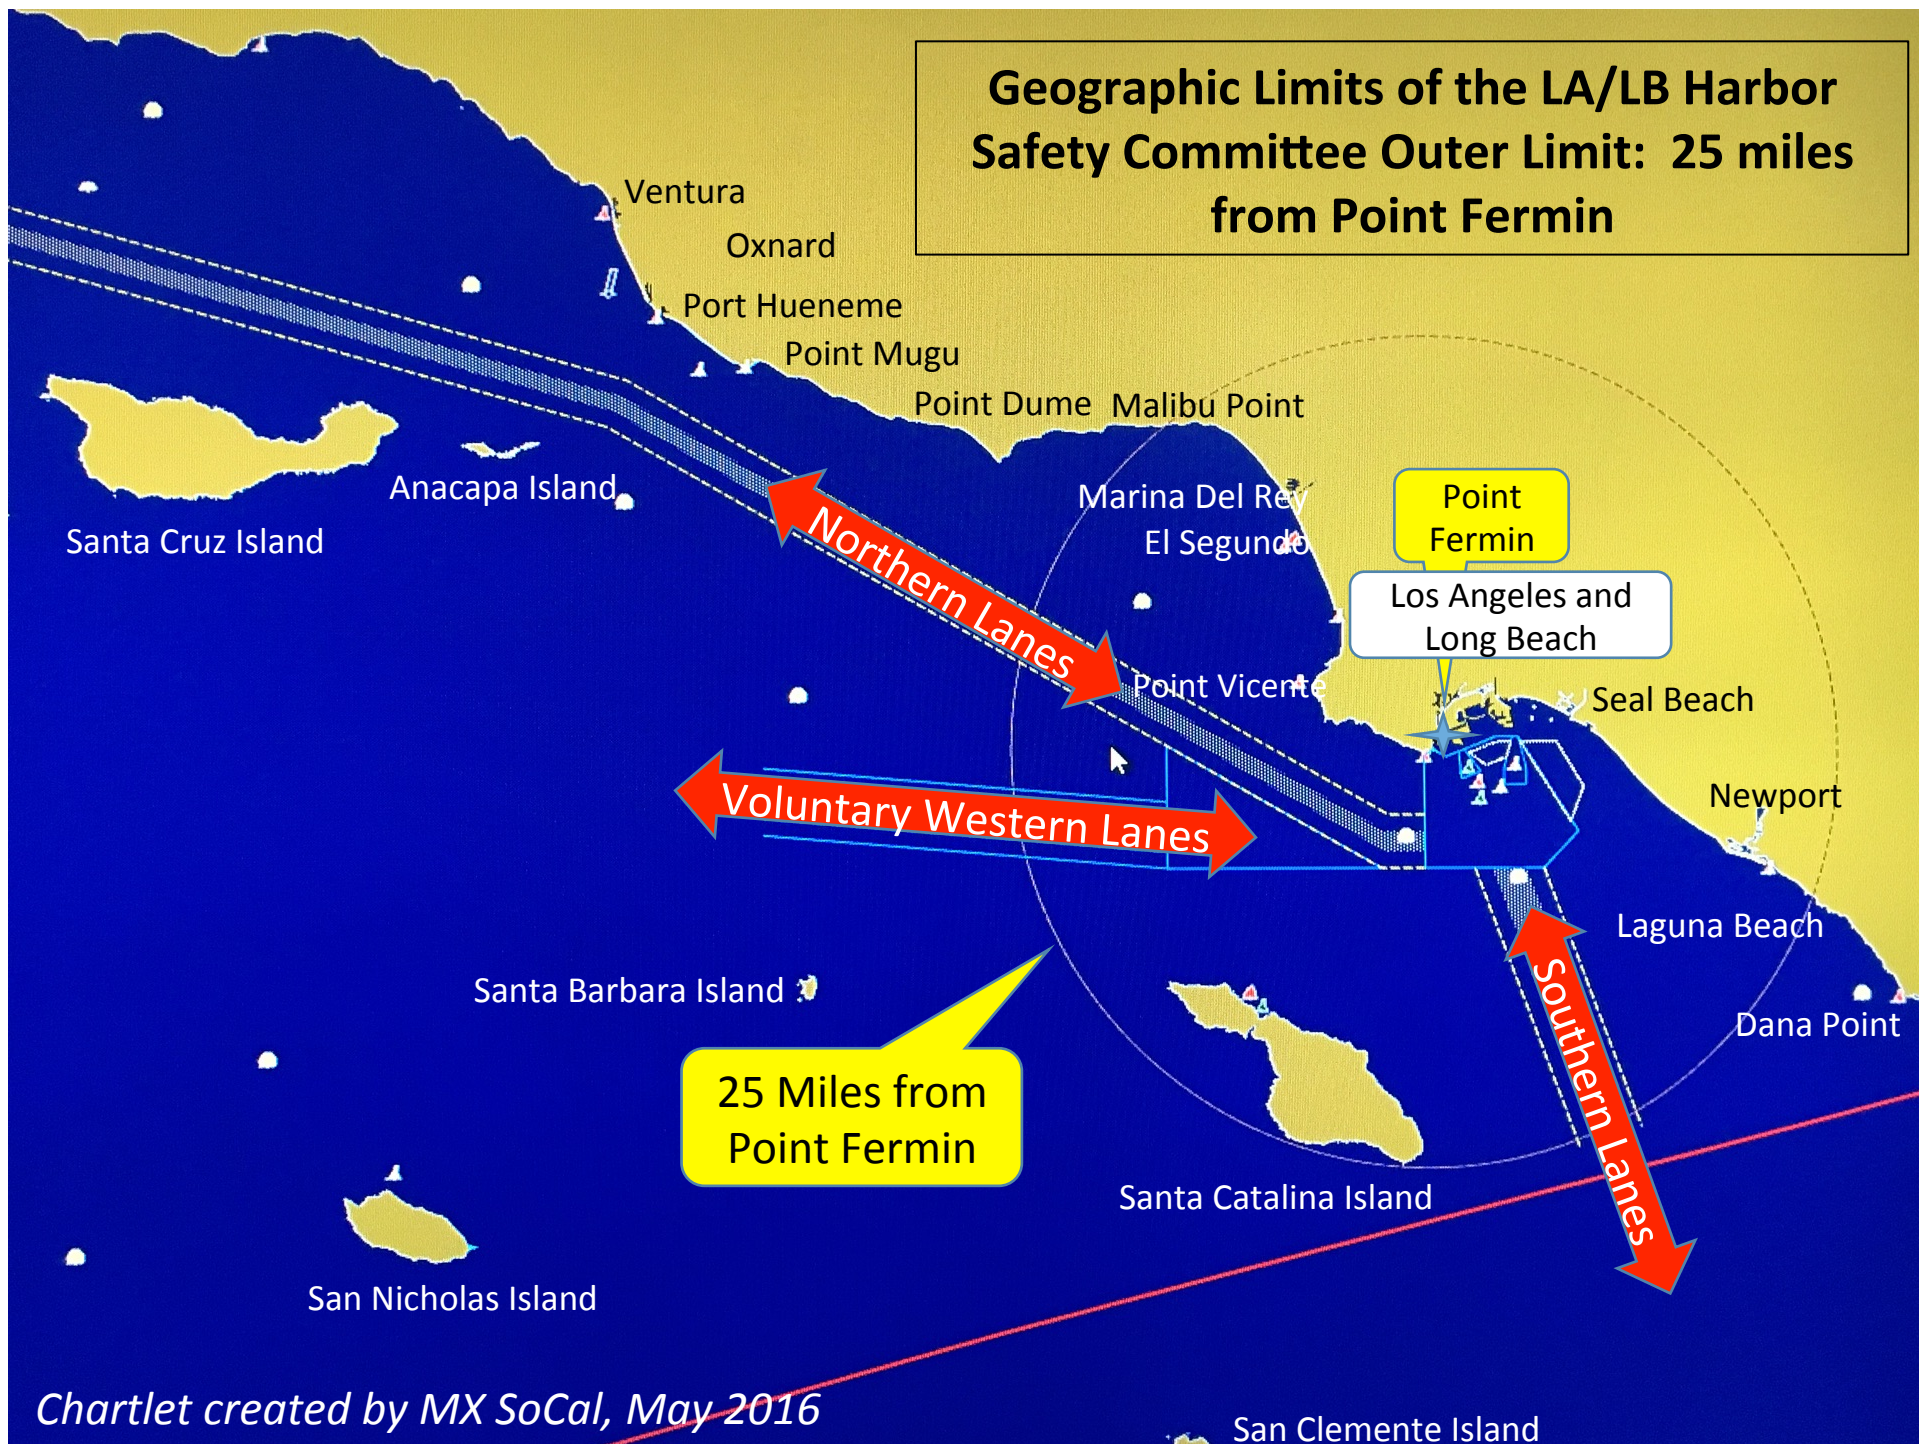

**Geographic Limits of the LA/LB Harbor  
Safety Committee Outer Limit: 25 miles  
from Point Fermin**

25 Miles from  
Point Fermin